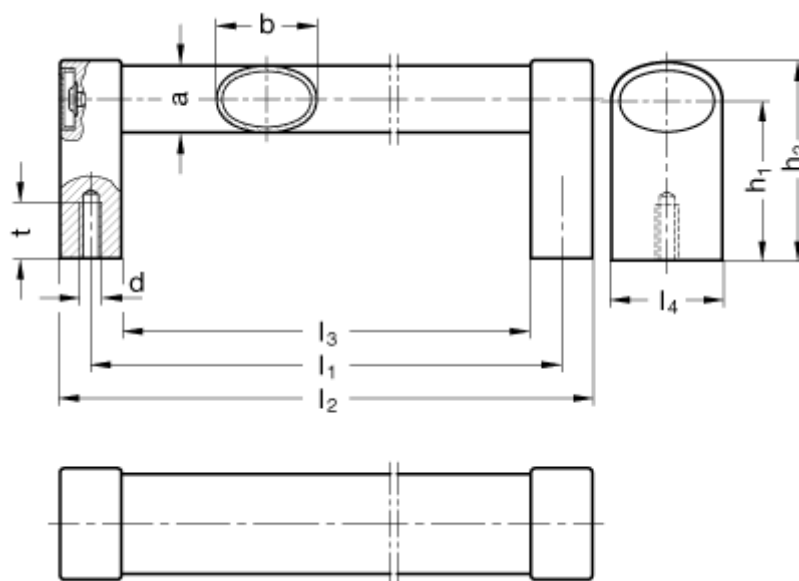

Article number: 20997600

Description: E+G Oval tubular handle
GN 334-36-600-EL

Measures

$a = 24$	$l_4 = 40$
$b = 36$	$t = 15$
$d = M 8$	
$h_1 = 57$	
$h_2 = 71$	
$l_1 = 600$	
$l_2 = 622$	
$l_3 = 578$	